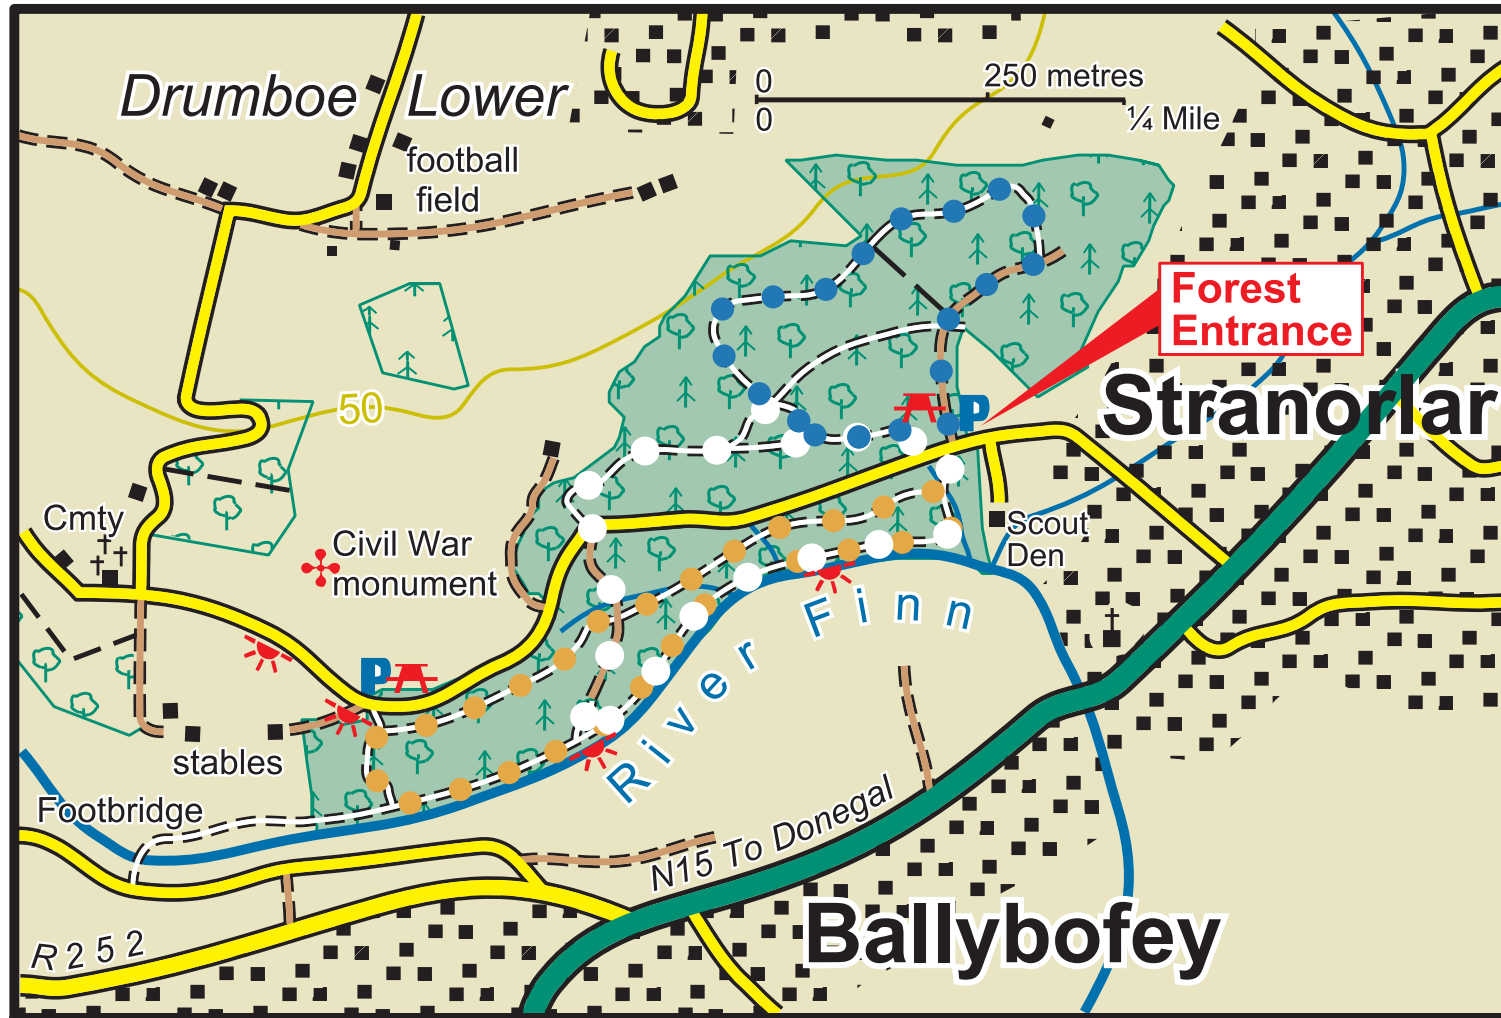

Drumboe Forest

- | | | | | | | | |
|--|--------------|--|---------------|--|--------------------|--|--------------------|
| | Main Road | | Car Park | | Coillte Properties | | Nature Trail |
| | Minor Road | | Parking Spot | | Conifer Forest | | Multi Access Trail |
| | Forest Road | | Heritage Site | | Broadleaf Forest | | Loop Trail |
| | Forest Track | | Picnic Area | | | | |
| | Path | | Refreshments | | | | |
| | Viewpoint | | Toilets | | | | |

The representation on the map of roads, tracks and paths outside Coillte property should not be interpreted as conferring a right of way.