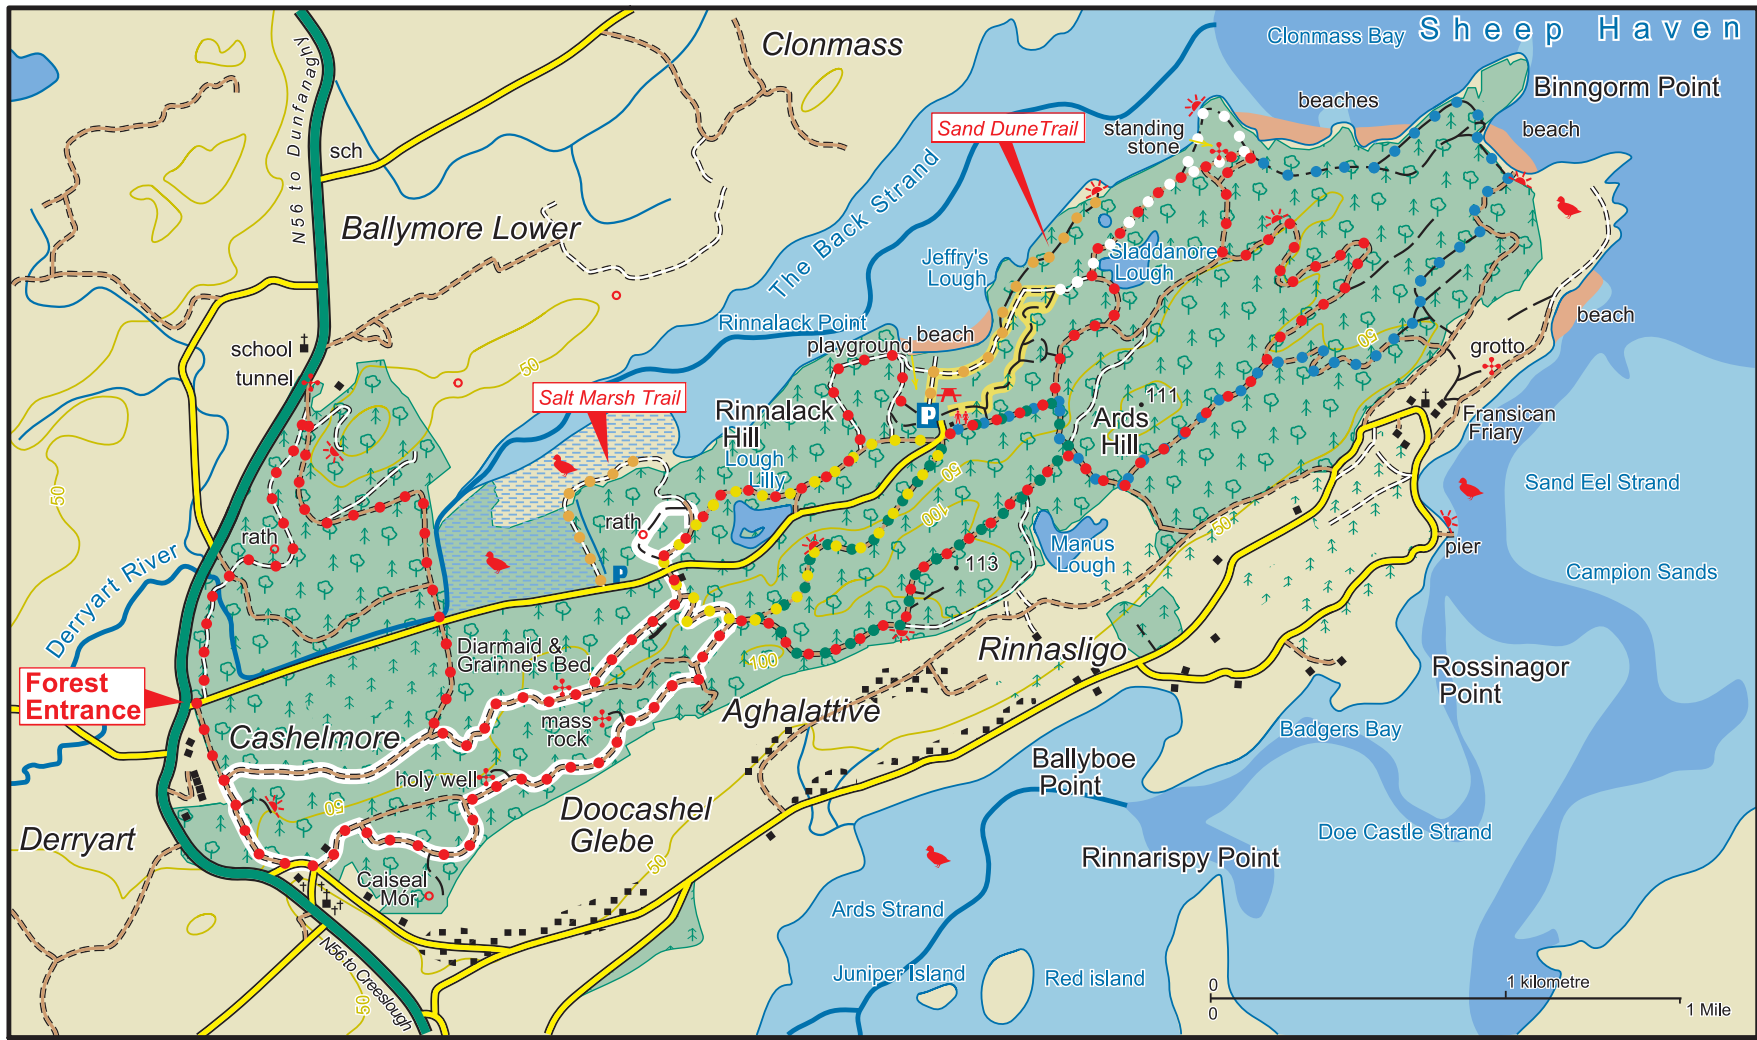

# Ards Forest Park

- |  |              |  |               |  |                    |  |                     |
|--|--------------|--|---------------|--|--------------------|--|---------------------|
|  | Main Road    |  | Car Park      |  | Nature Trail       |  | Access for All Path |
|  | Minor Road   |  | Parking Spot  |  | Binngorm Trail     |  | Green Walk          |
|  | Forest Road  |  | Heritage Site |  | Broadleaf Forest   |  | Yellow Walk         |
|  | Forest Track |  | Picnic Area   |  | Coillte Properties |  | Marine Trail        |
|  | Path         |  | Bird Watching |  | Conifer Forest     |  | Heritage Trail      |
|  | Viewpoint    |  | Toilets       |  |                    |  |                     |
- The representation on the map of roads, tracks and paths outside Coillte property should not be interpreted as conferring a right of way.